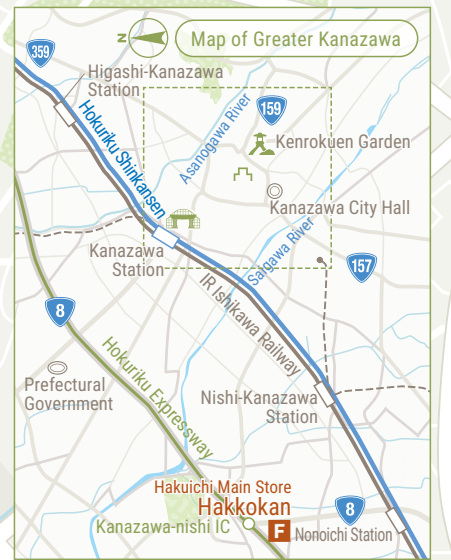

- Tourist Information Center
- Kanazawa Loop Bus
- Kanazawa Shopping Bus
- Machi-Nori Bicycle-Sharing Port
- School

Map of Downtown Kanazawa

Kanazawa Yasue Gold Leaf Museum

Gold Leaf Sakuda Main Shop

Hakuza Main Shop

Kanazawa Shitsurae

Sakuda Chaya-gai Shop

Kazue-machi Chaya District

Asanogawa Ohashi Bridge

Nakanohashi Bridge

Asanogawa River

Gold leaf workshops: Kanazawa Katani

Hikoshomachi